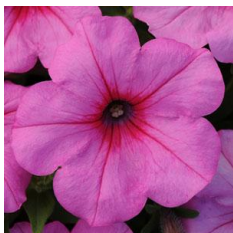

**WAVE PETUNIA PINK PASSION
(SUN)**