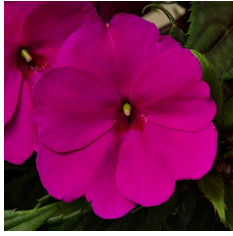

**COLEUS REDHEAD
(SHADE, SUN)**

NEW!
**LANTANA LEMON CREAM
(SUN)**

**LANTANA ROSE/LEMON
(SUN)**

**LOBELIA
HOT SPRINGS SKY BLUE
(PARTIAL SUN, SUN)**

NEW!
**SILVER FALLS DICHONDRA
(SUN, PARTIAL SUN)**

**SUNPATIENS GRAPE
(SHADE TOLERANT)**